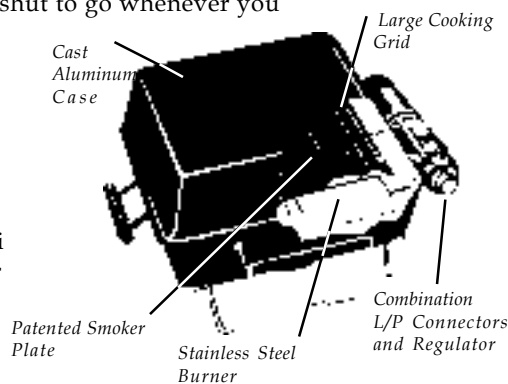

Universal® Propane/Butane Block Heaters

Universal Gas Burning Heaters are for locations where electricity is not available. Adjustable for high or low flame.

Item #	List	Description
*PG-25 RSV	$753.41	10,400 BTU
*PG-55 RSV	$871.20	28,000 BTU

*Includes 100% safety shut-off valve, regulator and pressure gauge.

Trojon® Stock Tank Heaters

Thermostatically controlled; fits most steel or concrete stock tanks. Long lasting heavy steel casing. Regulator and hose assembly not included.

Item #	List
T-66B	$527.22

Conversion Kit

A propane conversion kit for Colman, Thermos, and many other two- or three-burner camp stoves. Converts stoves from gasoline to propane quickly and easily. No tools required.

Item #	List	Description
F276101	$22.50	Conversion Kit