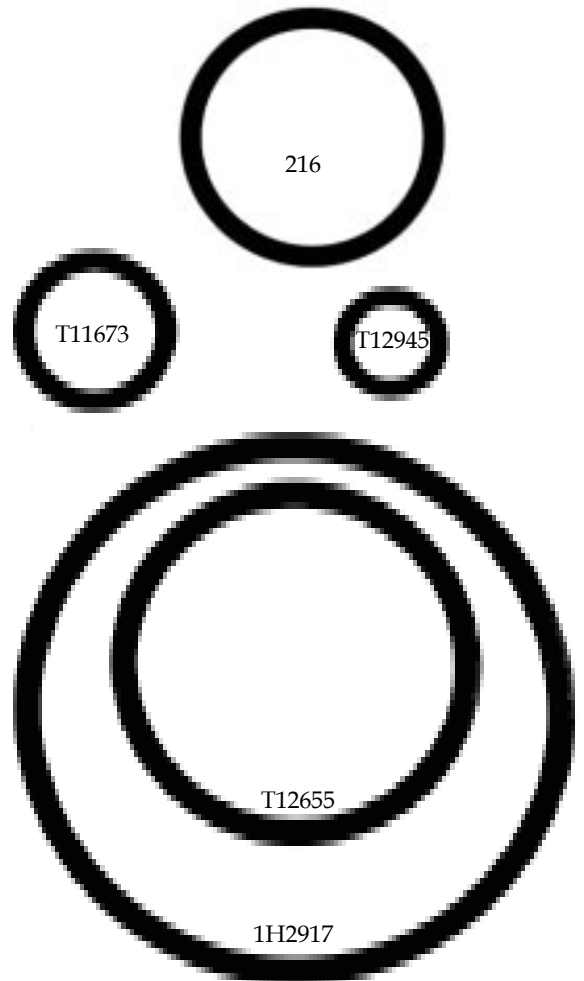

**Washers**

Item #	Size	Use	List
T12836	1 1/4" ACME	Filler & Vapor Valves & Adapter	.34
1E8124	1 3/4" ACME	Fill Valves & Adapters	.36
1E8122	1 1/4" ACME	Male Fork Lift Coupler	.34
1E8126	2 1/4" ACME	Filler & Vapor Valves & Adapter	\$1.92
1E8128	3 1/4" ACME		\$4.00

**O - Rings**

Item#	Size	Use	List
T12945	POL	POL Nipple	.38
T11673	1 1/4" ACME	Internal Fork Lift	.34
216	1 3/4" ACME	Fill Valve	.60
T12655	2 1/4" ACME	Filter & Vapor Valve	\$1.98
1H2917	3 1/4" ACME		\$2.10